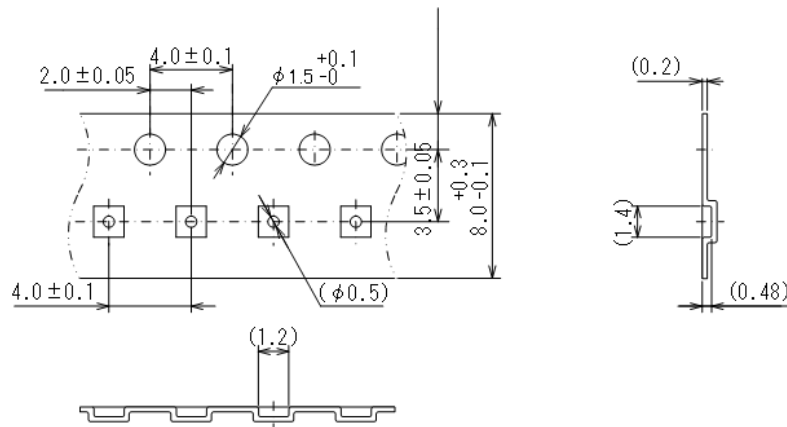

Taping Specifications

●WLP-6-05 Reel

Unit: mm

5,000pcs/reel

●Taping Specifications

1) R Type : Standard feed

Taping Specifications

●WLP-6-05 Reel

●Taping Specifications

2 R Type dimensions

3) Product delivery method