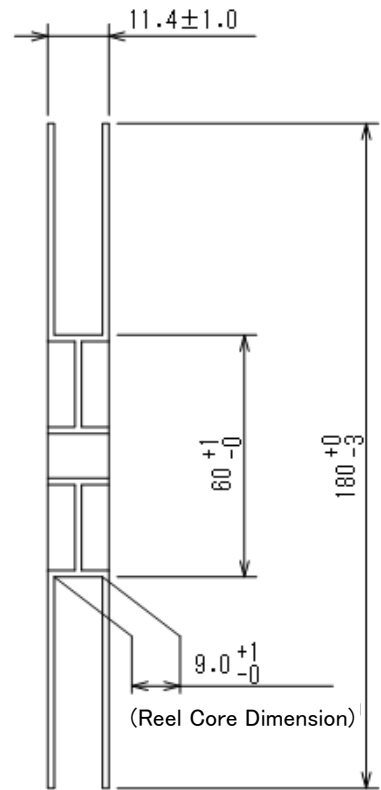

Taping Specifications

●WLP-6-05 Reel

Unit: mm

5,000pcs/reel

●Taping Specifications

1) R Type : Standard feed

Taping Specifications

●WLP-6-05 Reel

●Taping Specifications

2 R Type dimensions

3) Product delivery method