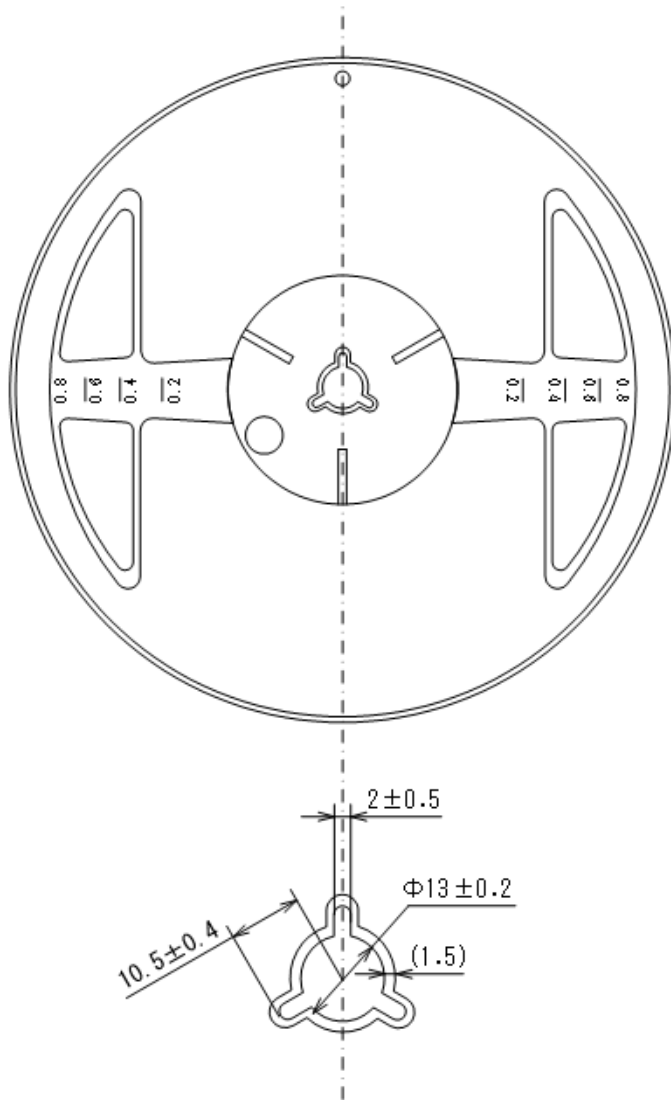

Taping Specifications

●WLP-6-05 Reel

Unit: mm

5,000pcs/reel

●Taping Specifications

1) R Type : Standard feed

Taping Specifications

●WLP-6-05 Reel

●Taping Specifications

2 R Type dimensions

3) Product delivery method