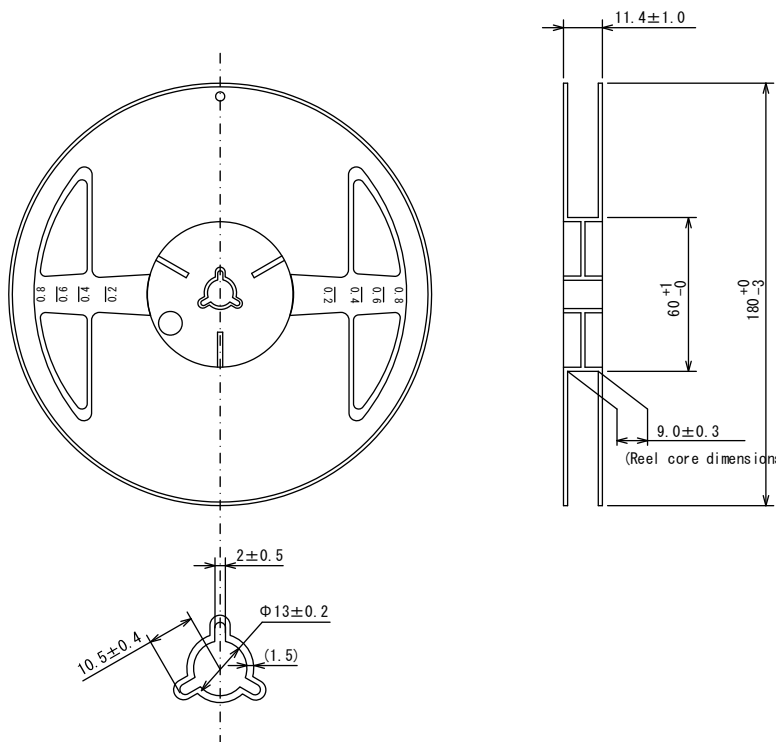

Taping Specifications

●WLP-6-03 Reel

Unit: mm

5,000pcs/reel

●Taping Specifications

1) R Type : Standard feed

Direction of feed →

2) R Type dimensions