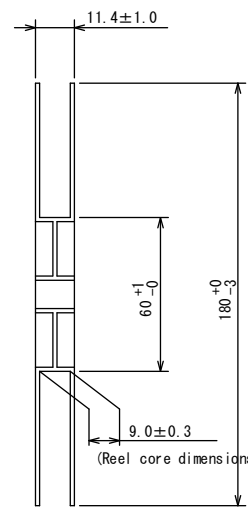

Taping Specifications

●WLP-6-03 Reel

Unit: mm

5,000pcs/reel

●Taping Specifications

1) R Type : Standard feed

Direction of feed →

2) R Type dimensions