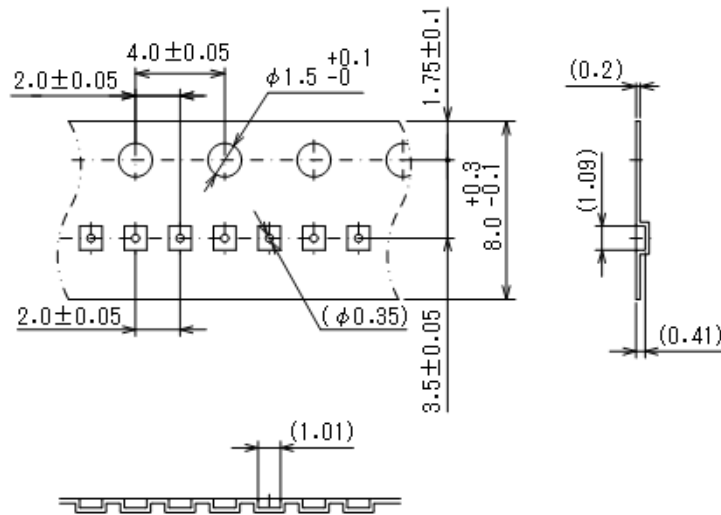

# Taping Specifications

●WLP-5-08 Reel

Unit: mm

5,000pcs/reel

●Taping Specifications

1) R Type : Standard feed

# Taping Specifications

●WLP-5-08 Reel

●Taping Specifications

2) R Type dimensions

3) Product delivery method