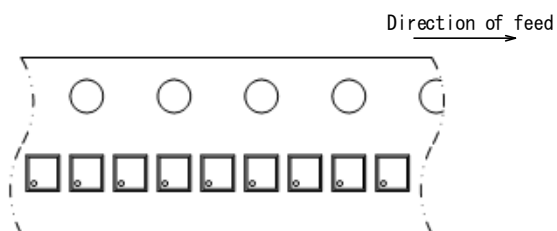

# Taping Specifications

●WLP-5-08 Reel

Unit: mm

5,000pcs/reel

●Taping Specifications

1) R Type : Standard feed

# Taping Specifications

●WLP-5-08 Reel

●Taping Specifications

2) R Type dimensions

3) Product delivery method