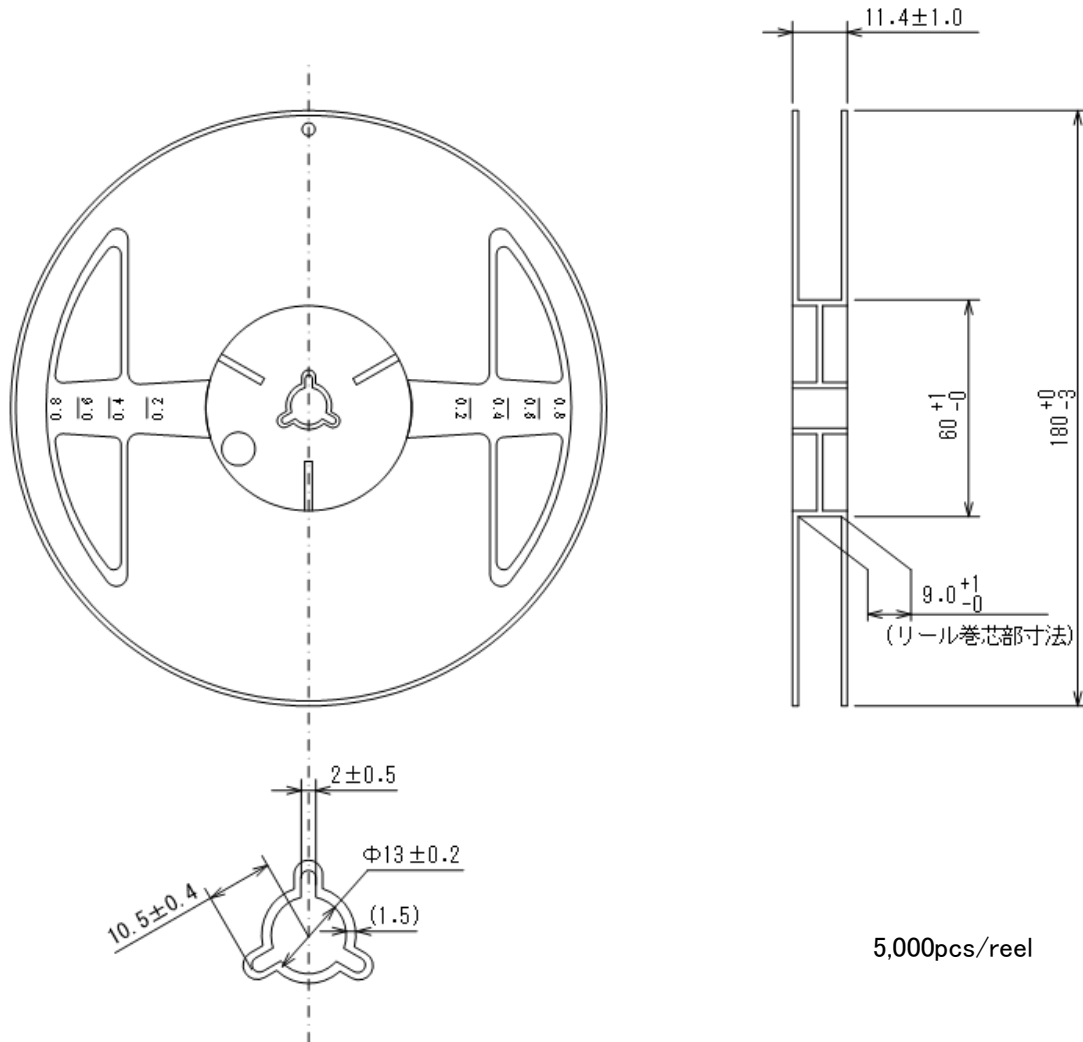

# Taping Specifications

●WLP-5-08 Reel

Unit: mm

5,000pcs/reel

●Taping Specifications

1) R Type : Standard feed

# Taping Specifications

●WLP-5-08 Reel

●Taping Specifications

2) R Type dimensions

3) Product delivery method