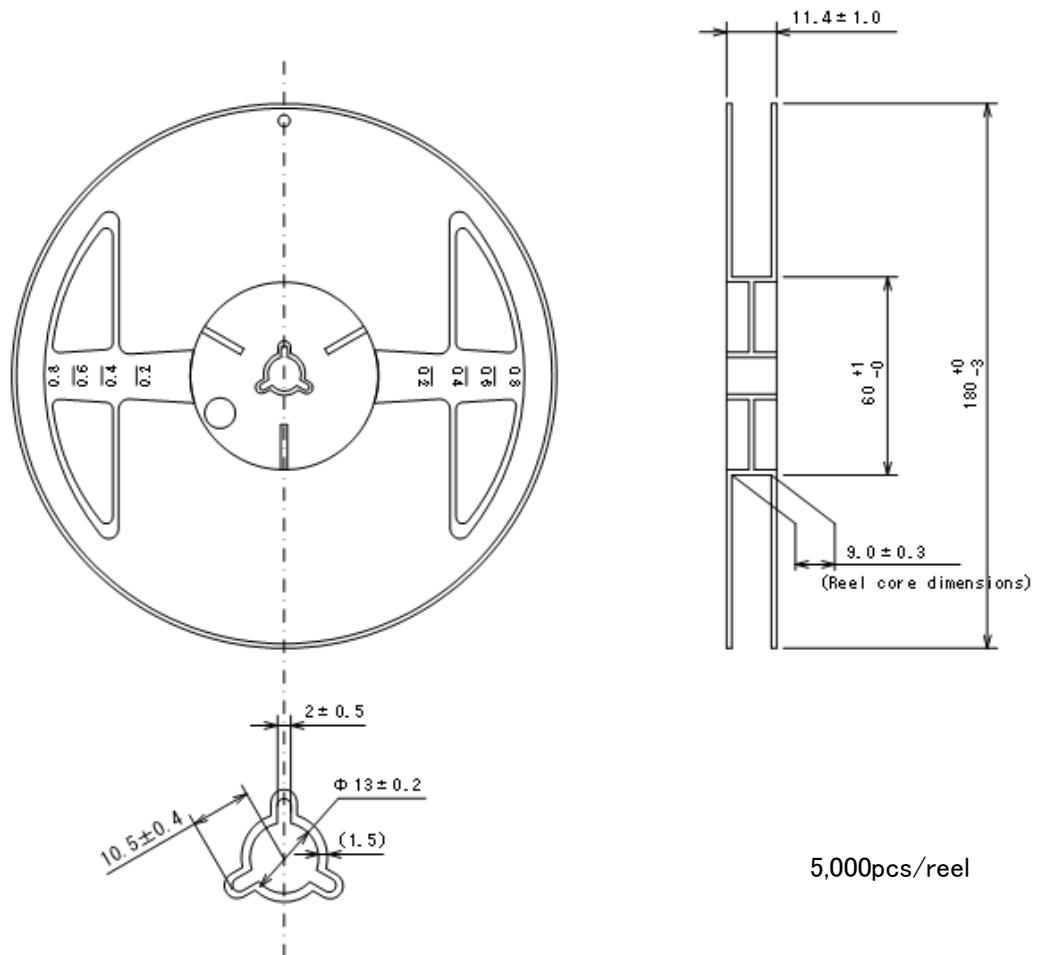

Taping Specifications

●WLP-5-06 Reel

Unit: mm

5,000pcs/reel

●Taping Specifications

1) R Type : Standard feed

Taping Specifications

- WLP-5-06 Reel
- Taping Specifications

2 R Type dimensions

3) Product delivery method