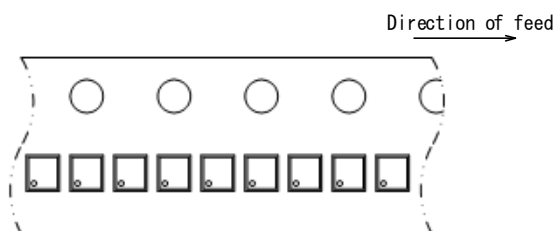

Taping Specifications

●WLP-5-06 Reel

Unit: mm

5,000pcs/reel

●Taping Specifications

1) R Type : Standard feed

Taping Specifications

- WLP-5-06 Reel
- Taping Specifications

2 R Type dimensions

3) Product delivery method