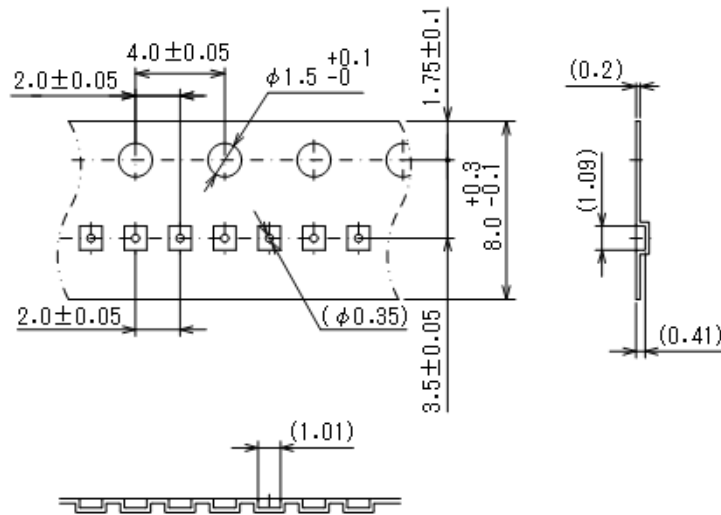

Taping Specifications

●WLP-5-06 Reel

Unit: mm

5,000pcs/reel

●Taping Specifications

1) R Type : Standard feed

Taping Specifications

- WLP-5-06 Reel
- Taping Specifications

2 R Type dimensions

3) Product delivery method