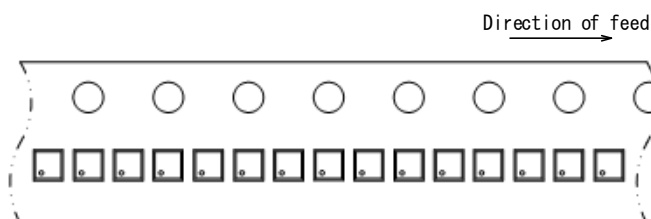

# Taping Specifications

●WLP-4-02 Reel

Unit: mm

5,000pcs/reel

●Taping Specifications

1) R Type : Standard feed

# Taping Specifications

●WLP-4-02 Reel

●Taping

Specifications  
2 R Type dimensions

3) Product delivery method