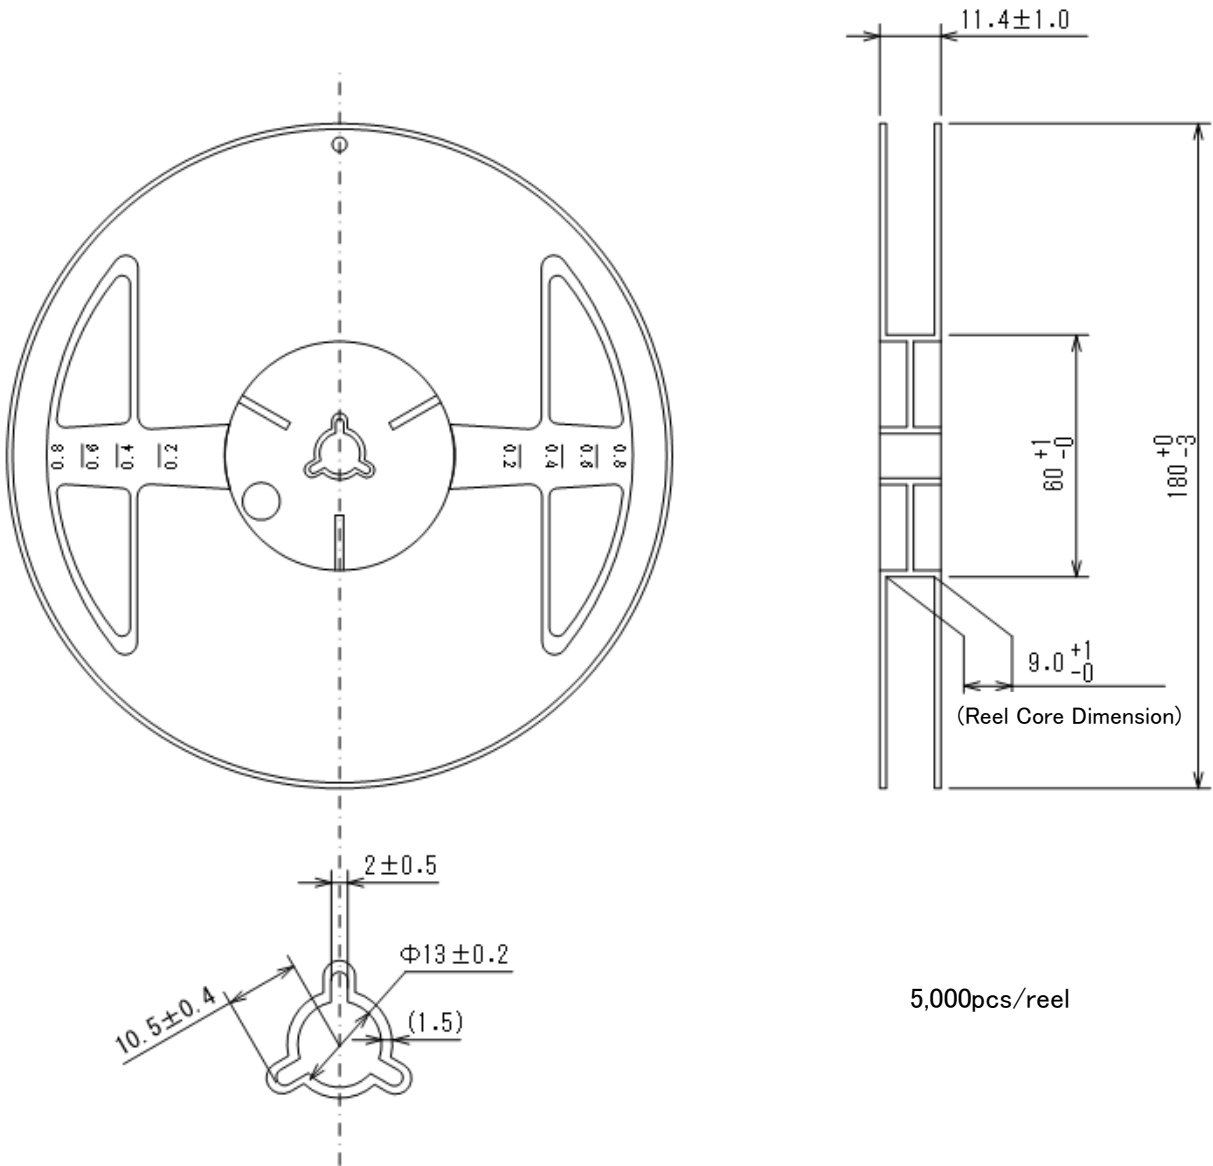

# Taping Specifications

●WLP-4-02 Reel

Unit: mm

5,000pcs/reel

●Taping Specifications

1) R Type : Standard feed

# Taping Specifications

●WLP-4-02 Reel

●Taping

Specifications  
2 R Type dimensions

3) Product delivery method