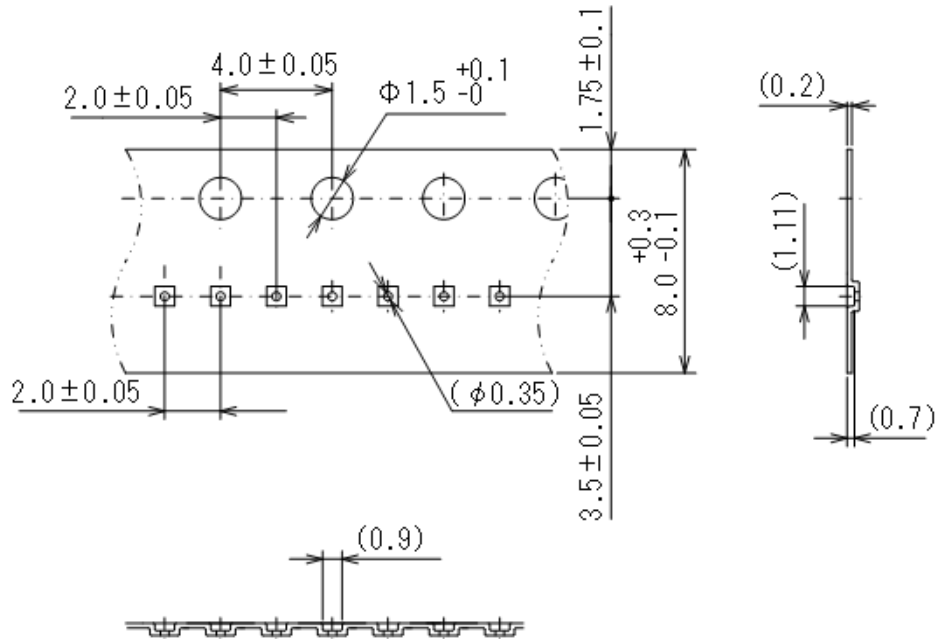

# Taping Specifications

●WLP-4-02 Reel

Unit: mm

5,000pcs/reel

●Taping Specifications

1) R Type : Standard feed

# Taping Specifications

●WLP-4-02 Reel

●Taping

Specifications  
2 R Type dimensions

3) Product delivery method