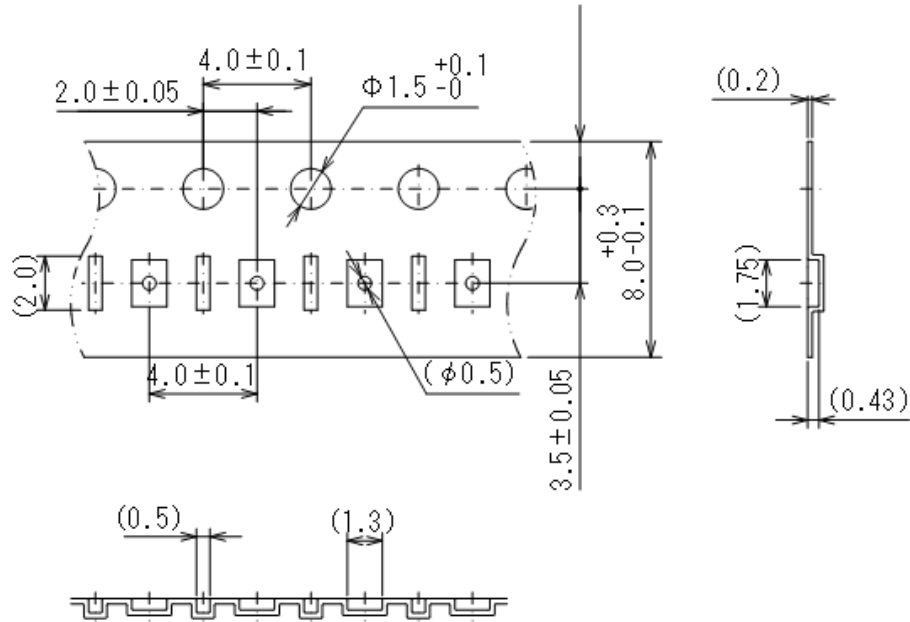

# Taping Specifications

●WLP-12-01 Reel

Unit: mm

5,000pcs/reel

●Taping Specifications

1) R Type : Standard feed

## Taping Specifications

●WLP-12-01 Reel

●Taping Specifications(preliminary)

2) R Type dimensions

3) Product delivery method