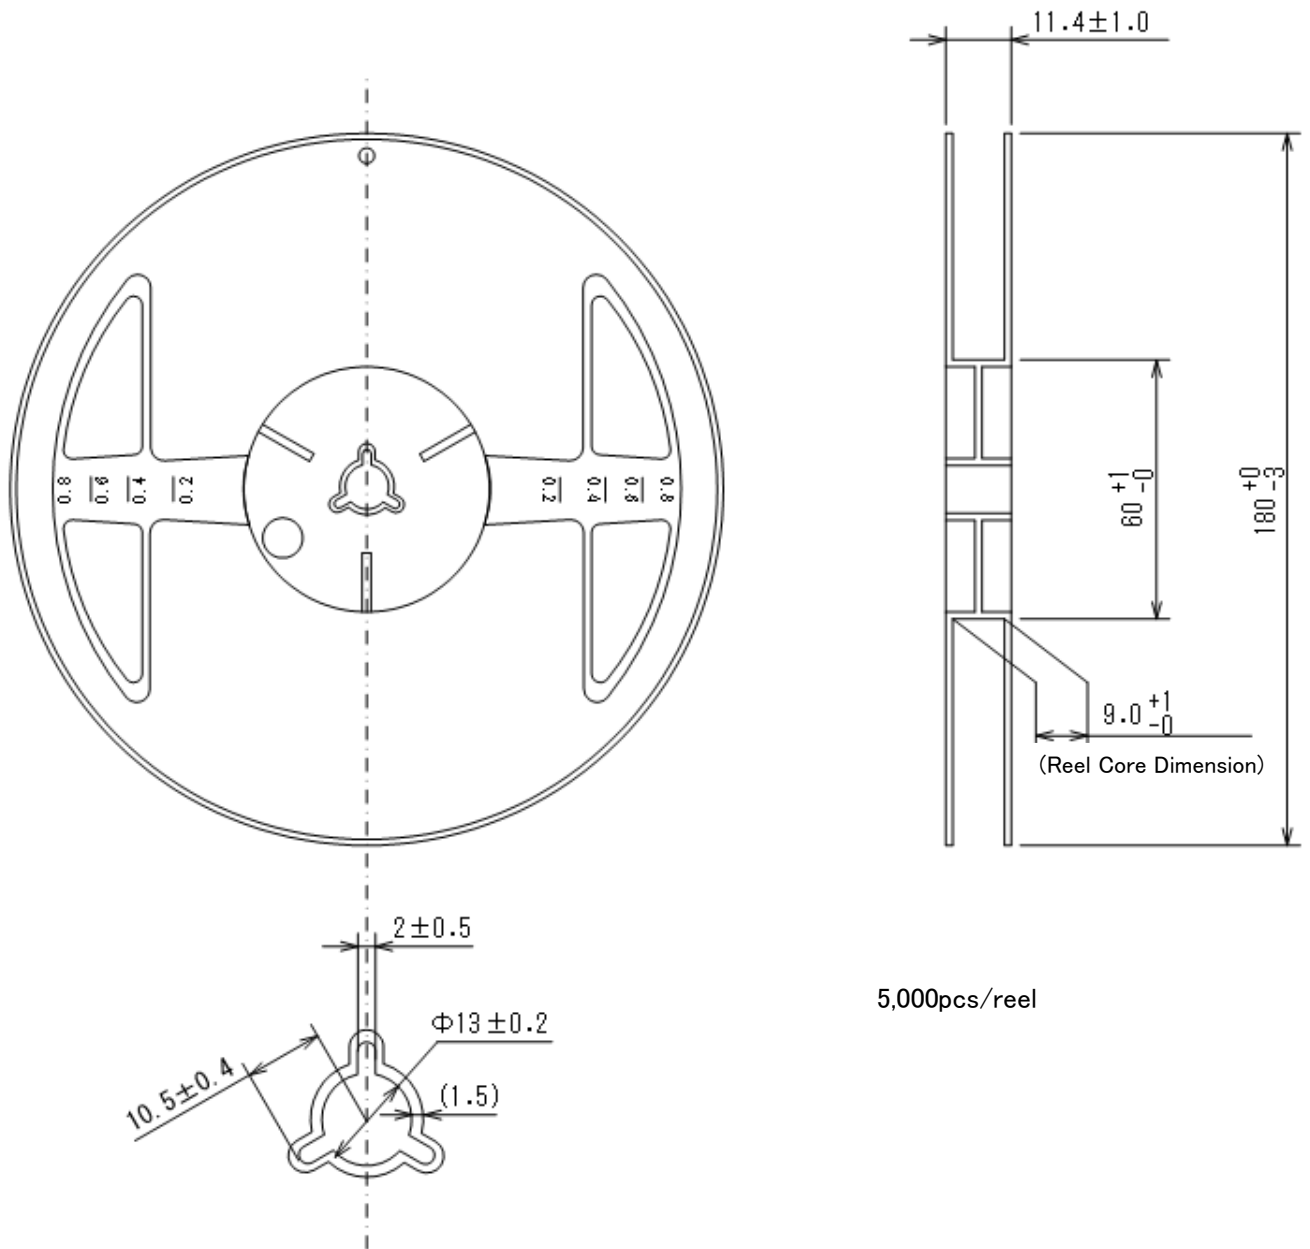

# Taping Specifications

●WLP-12-01 Reel

Unit: mm

5,000pcs/reel

●Taping Specifications

1) R Type : Standard feed

## Taping Specifications

●WLP-12-01 Reel

●Taping Specifications(preliminary)

2) R Type dimensions

3) Product delivery method