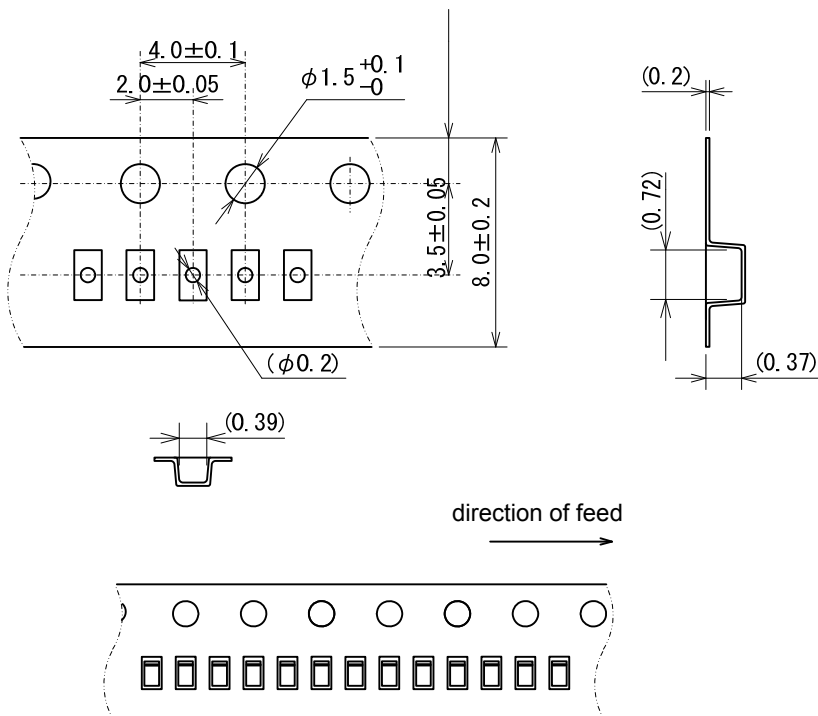

Taping Specifications

●USP-2B01 Reel

Unit: mm

10,000pcs/reel

●Taping Specifications

R Type : [Device orientation : Right]

Standard feed