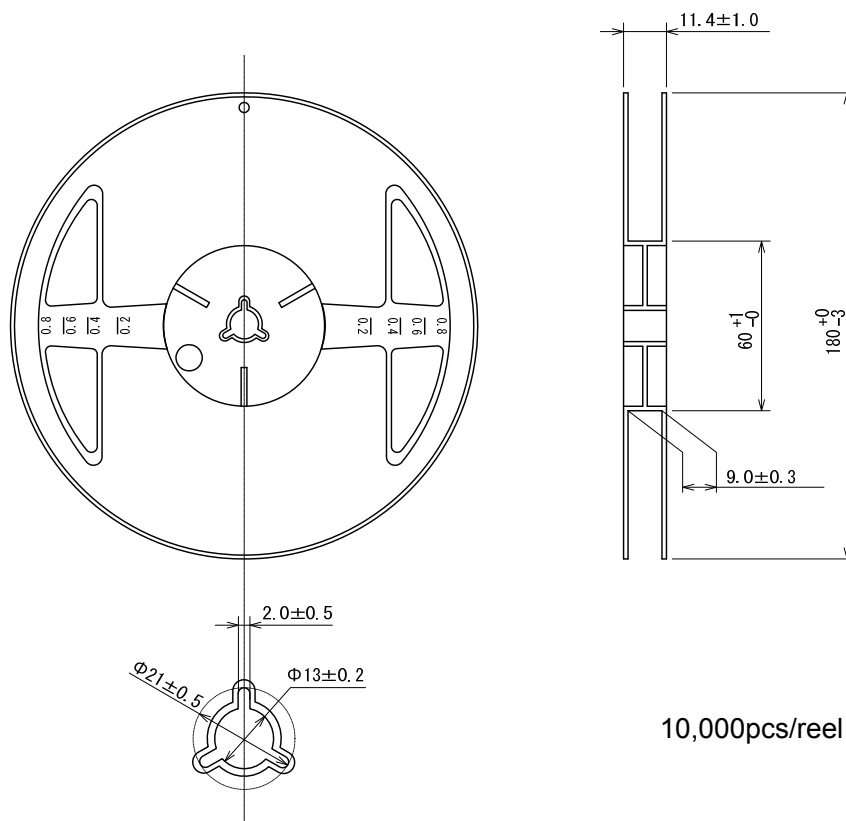

Taping Specifications

●USP-2B01 Reel

Unit: mm

10,000pcs/reel

●Taping Specifications

R Type : [Device orientation : Right]

Standard feed