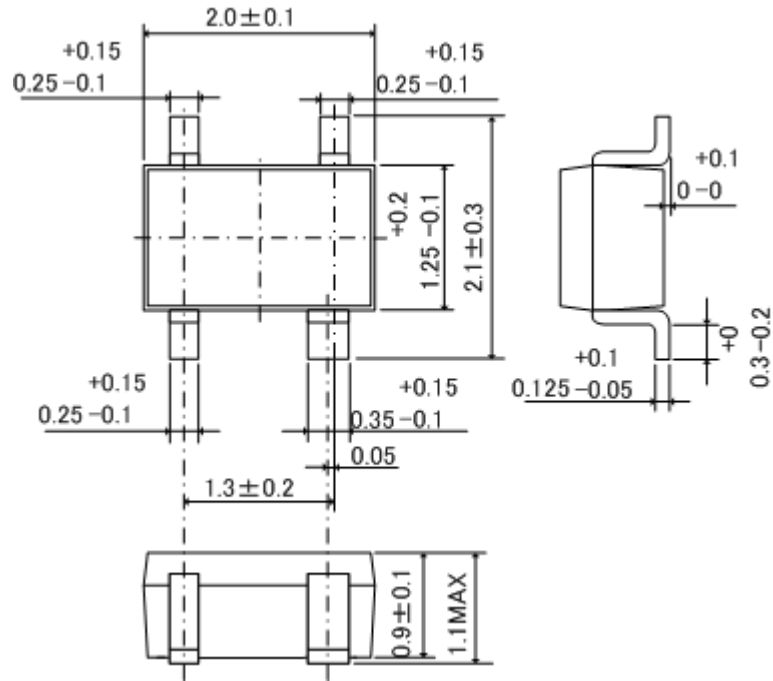

Packaging Information / Reference Pattern Layout Dimensions

● SSOT-24

Unit: mm

■ Packaging Information

■ Reference Pattern Layout Dimension