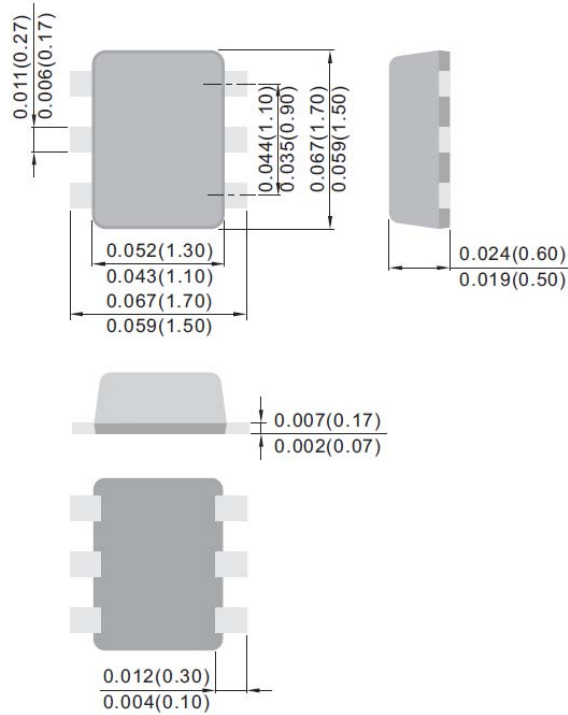

Packaging Information / Reference Pattern Layout Dimensions

● SOT-563

■ Packaging Information

Unit: inch (mm)

■ Reference Pattern Layout Dimension