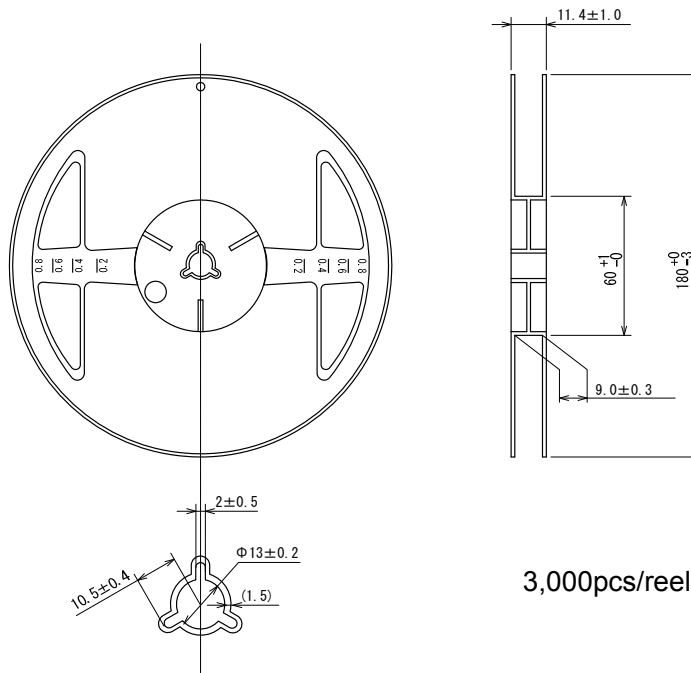

Taping Specifications

●SOT-26W Reel

Unit: mm

3,000pcs/reel

●Taping Specifications

R:MAX0.3