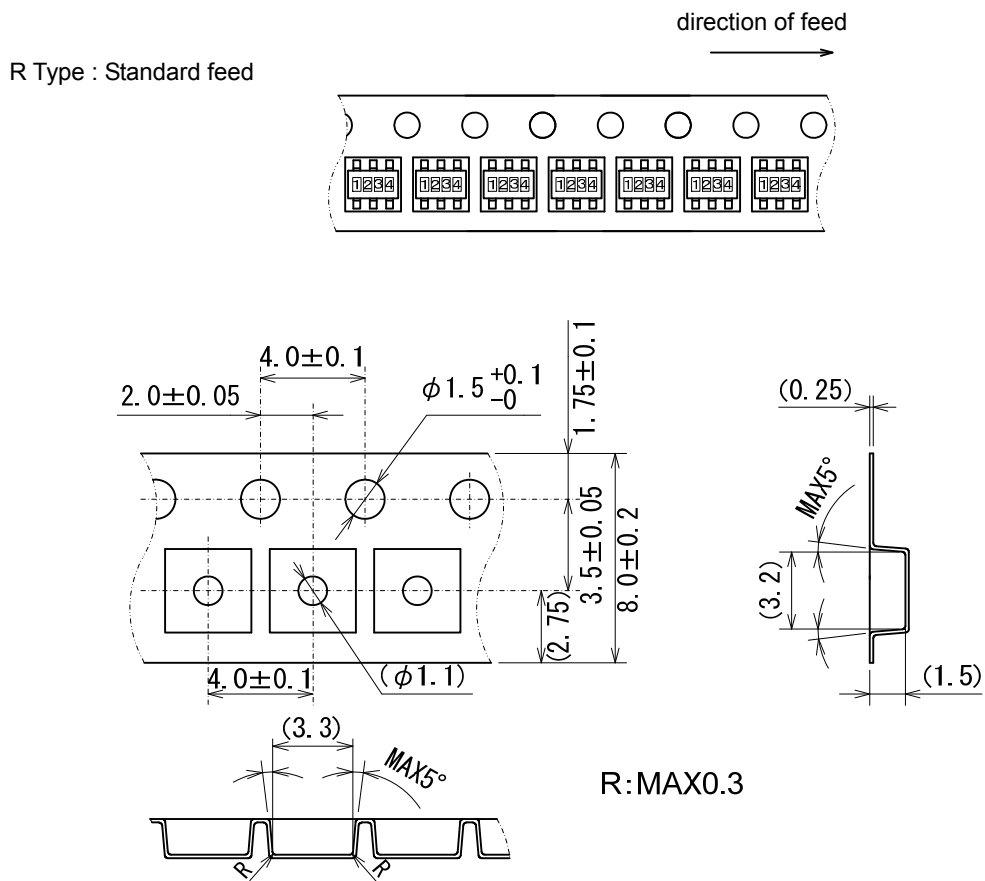

Taping Specifications

●SOT-26W Reel

Unit: mm

3,000pcs/reel

●Taping Specifications

R:MAX0.3