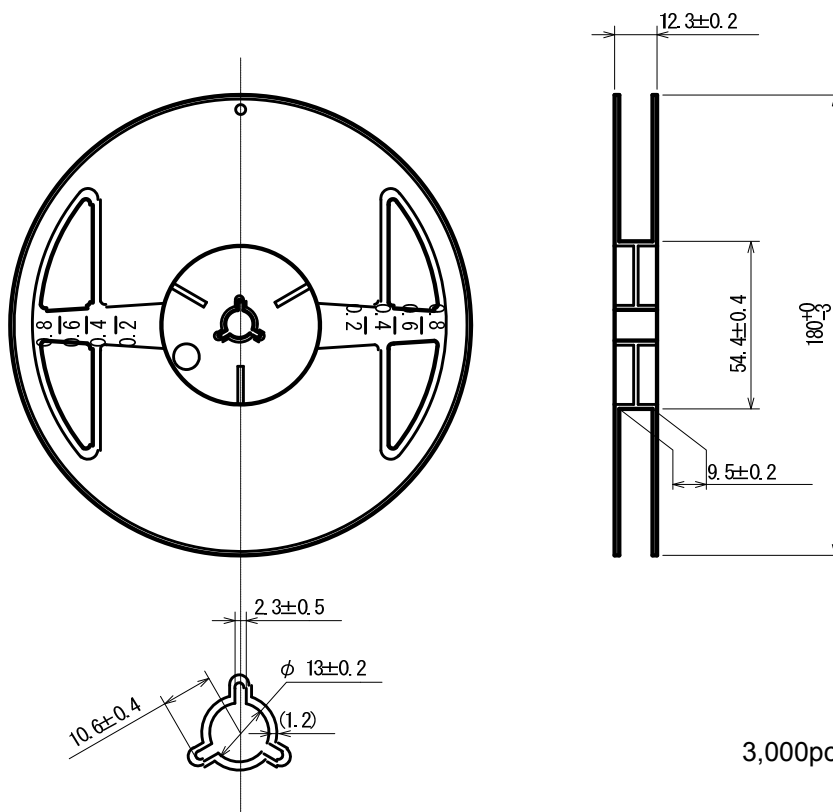

テーピング仕様 / Taping Specifications

SOD-723

Unit: mm

●リール/Reel

3,000pcs/reel

●テーピング仕様/Taping Specifications

direction of feed

R Type :[Device orientation : Right]

Standard feed