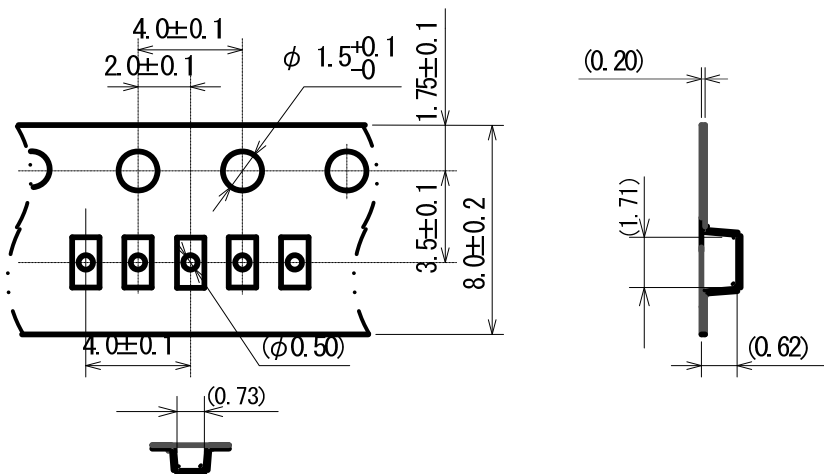

テーピング仕様 / Taping Specifications

SOD-723

Unit: mm

●リール/Reel

3,000pcs/reel

●テーピング仕様/Taping Specifications

direction of feed

R Type :[Device orientation : Right]

Standard feed