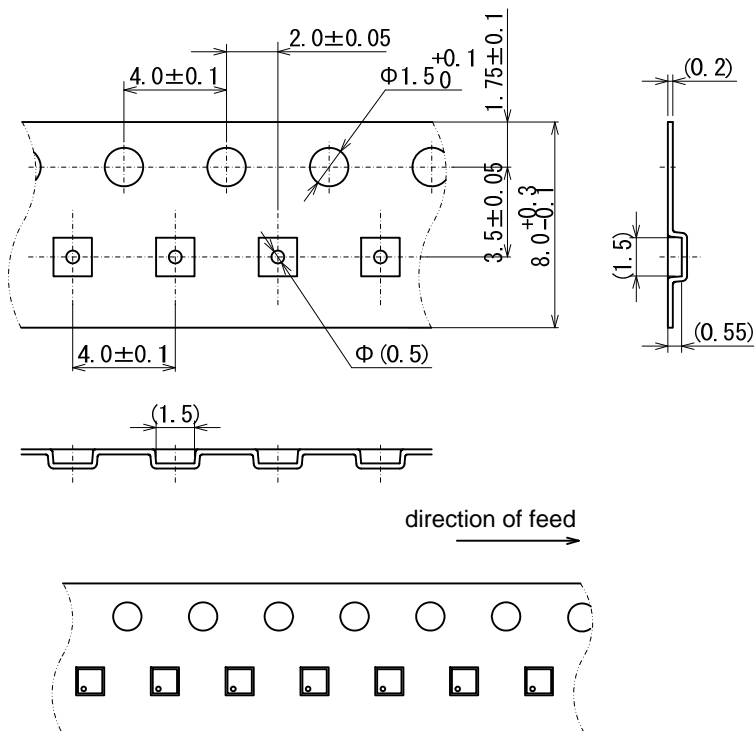

Taping Specifications

●LGA-6A01 Reel

Unit: mm

5,000pcs/reel

●Taping Specifications

R Type : [Device orientation : Right]

Standard feed