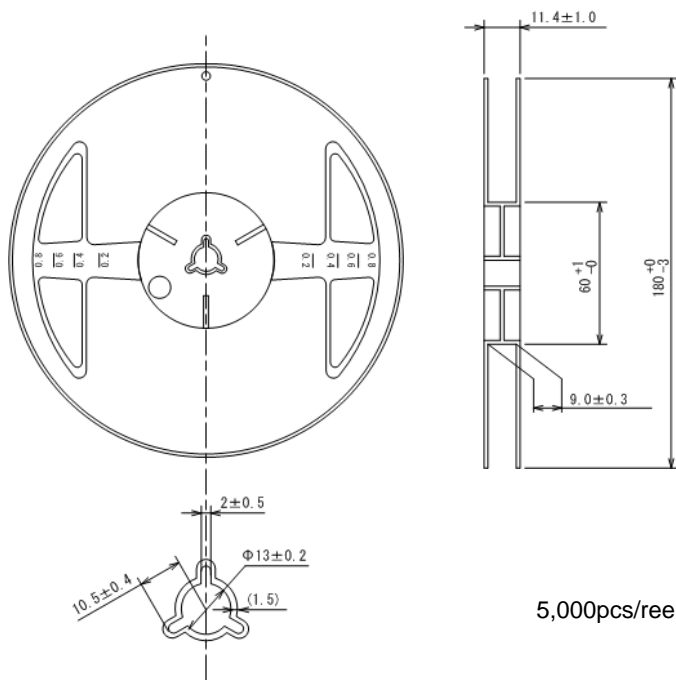

Taping Specifications

●LGA-6A01 Reel

Unit: mm

5,000pcs/reel

●Taping Specifications

R Type : [Device orientation : Right]

Standard feed