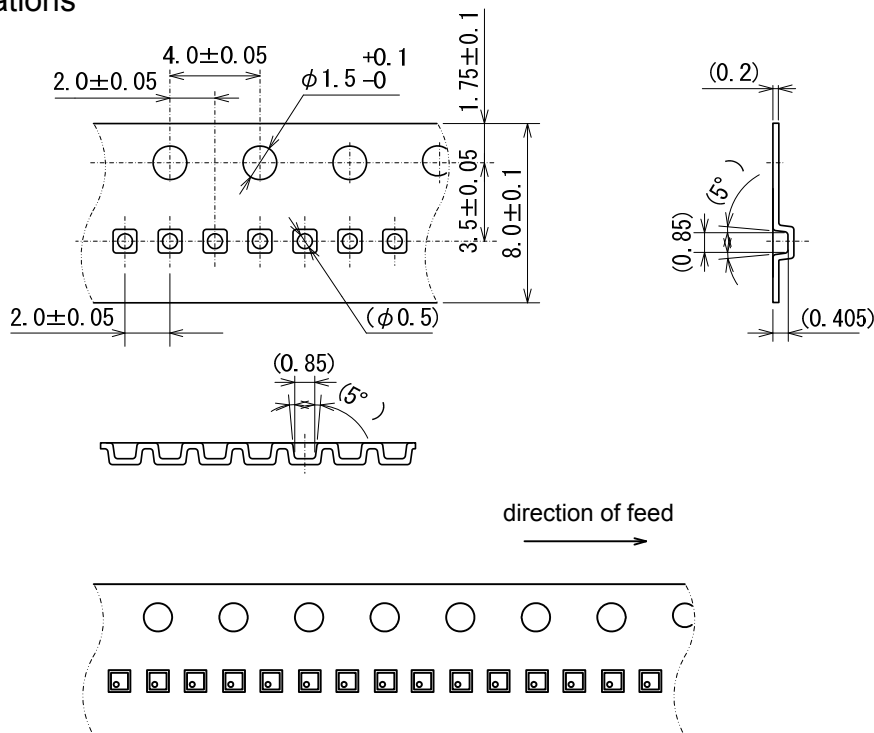

Taping Specifications

●LGA-4B01 Reel

Unit: mm

5,000pcs/reel

●Taping Specifications

R Type : [Device orientation : Right]

Standard feed