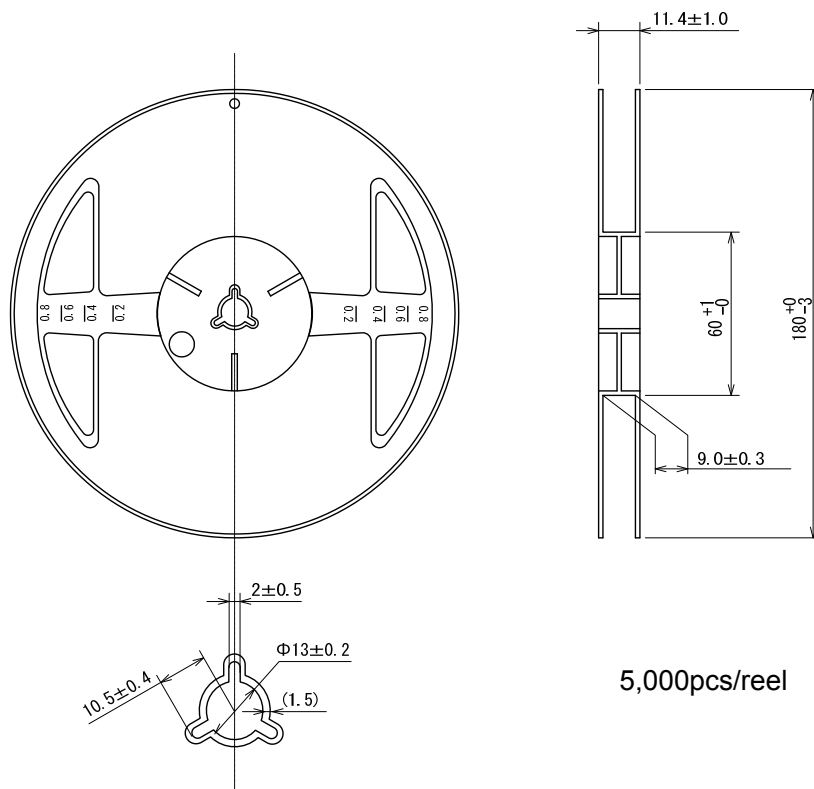

Taping Specifications

●LGA-4B01 Reel

Unit: mm

5,000pcs/reel

●Taping Specifications

R Type : [Device orientation : Right]

Standard feed